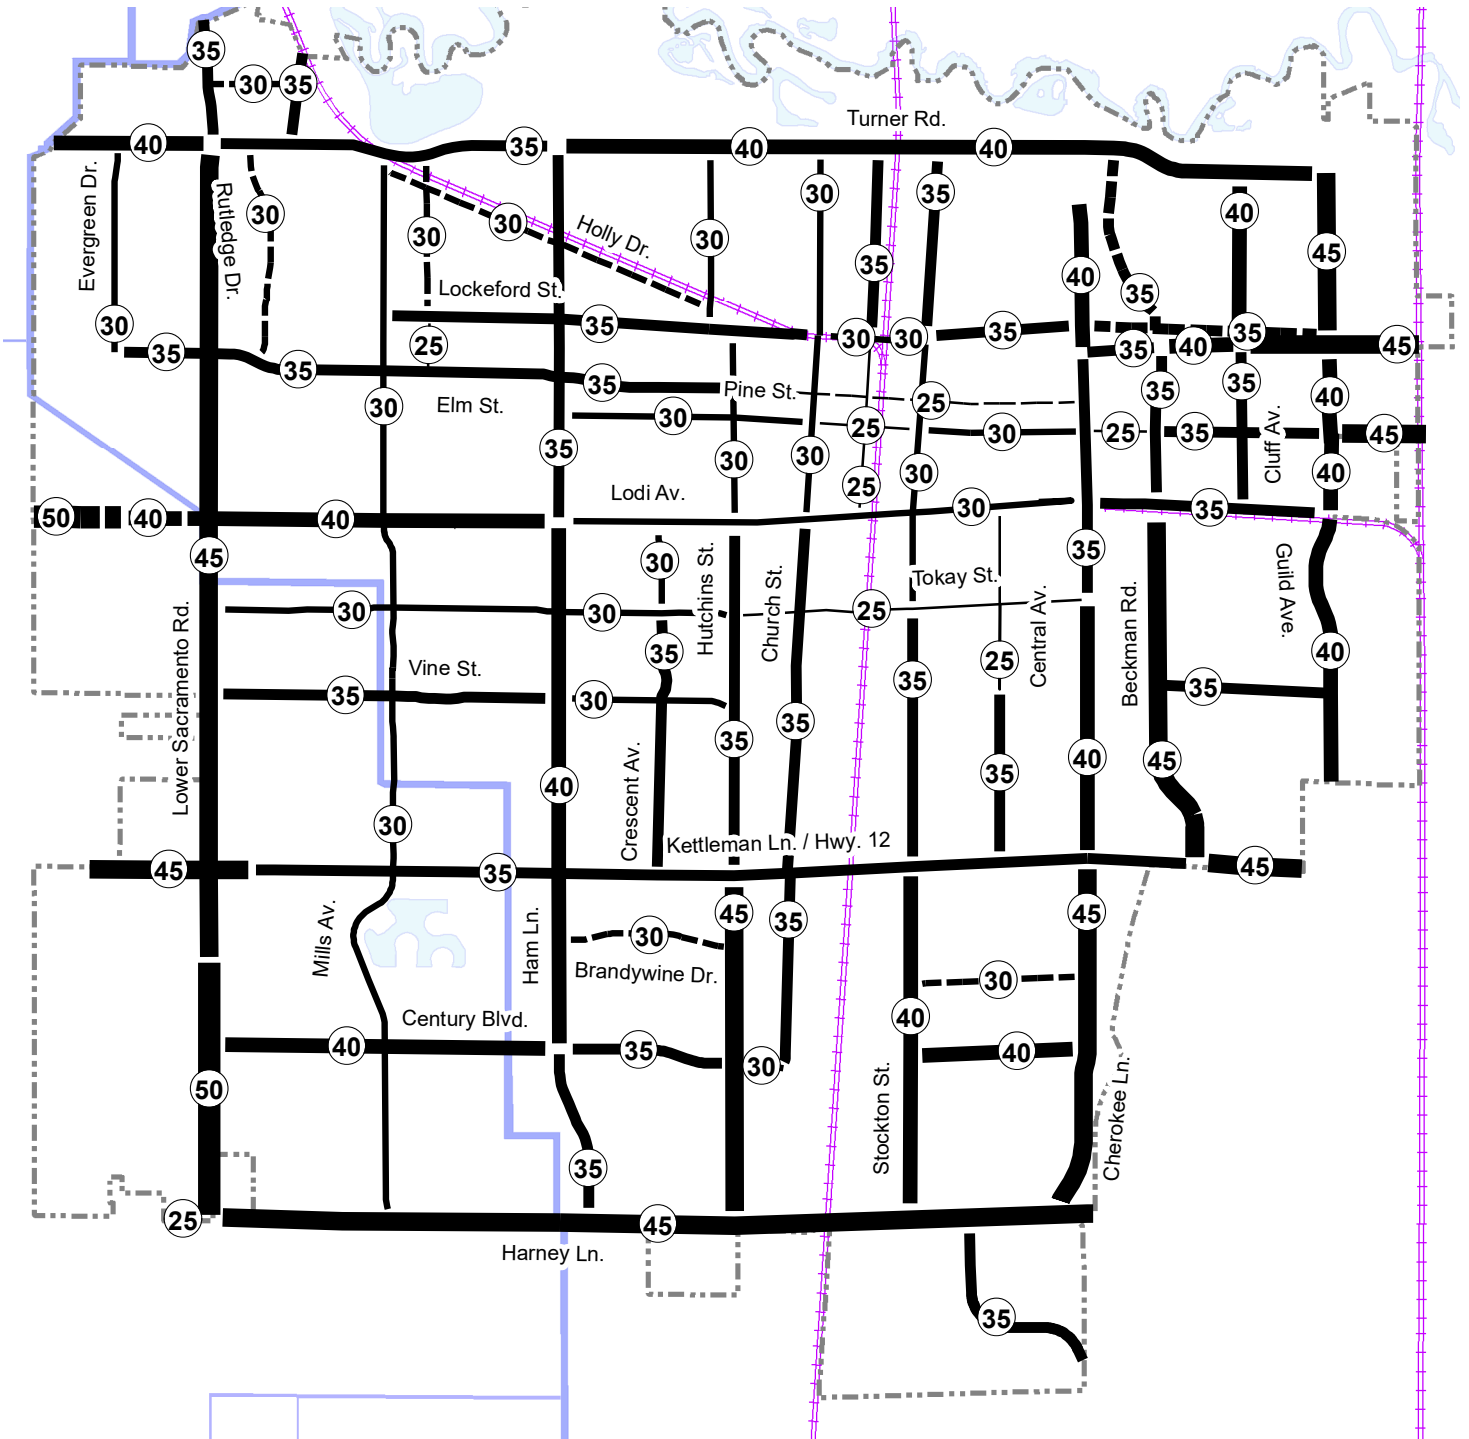

Posted Speed Limits

10/2/2019 G:\ESRI Maps\Traffic\SpeedLimit.mxd

Note:
 The speed limits shown on this map are in miles per hour.
 The speed limits not shown on this map are 25 miles per hour.

Legend

- Non Local Street With Speed Zone
- Local Street With Speed Zone (VC 40802)