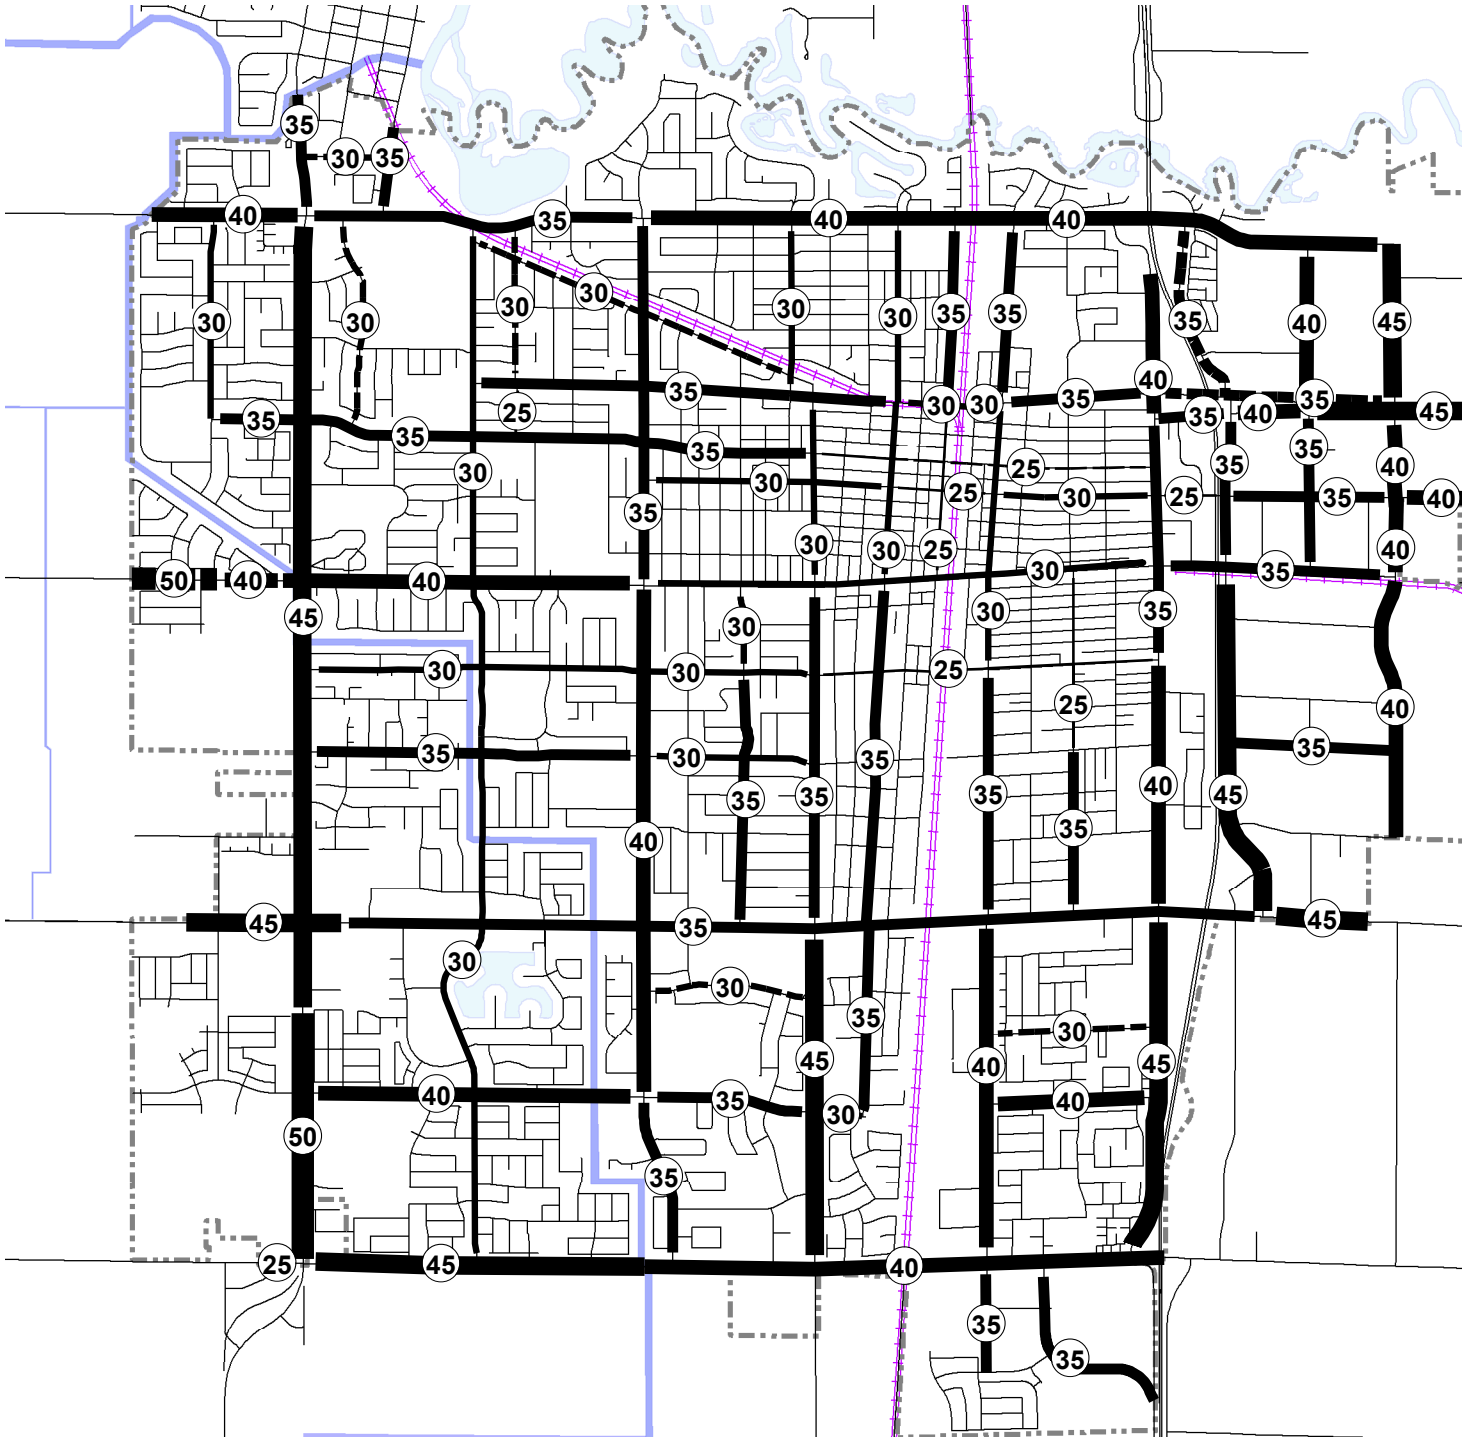

# Posted Speed Limits

8/26/2020 G:\ESRI Maps\Traffic\SpeedLimit.mxd

**Note:**  
The speed limits shown on this map are in miles per hour.  
The speed limits not shown on this map are 25 miles per hour.

## Legend

- Non Local Street With Speed Zone
- - - Local Street With Speed Zone (VC 40802)