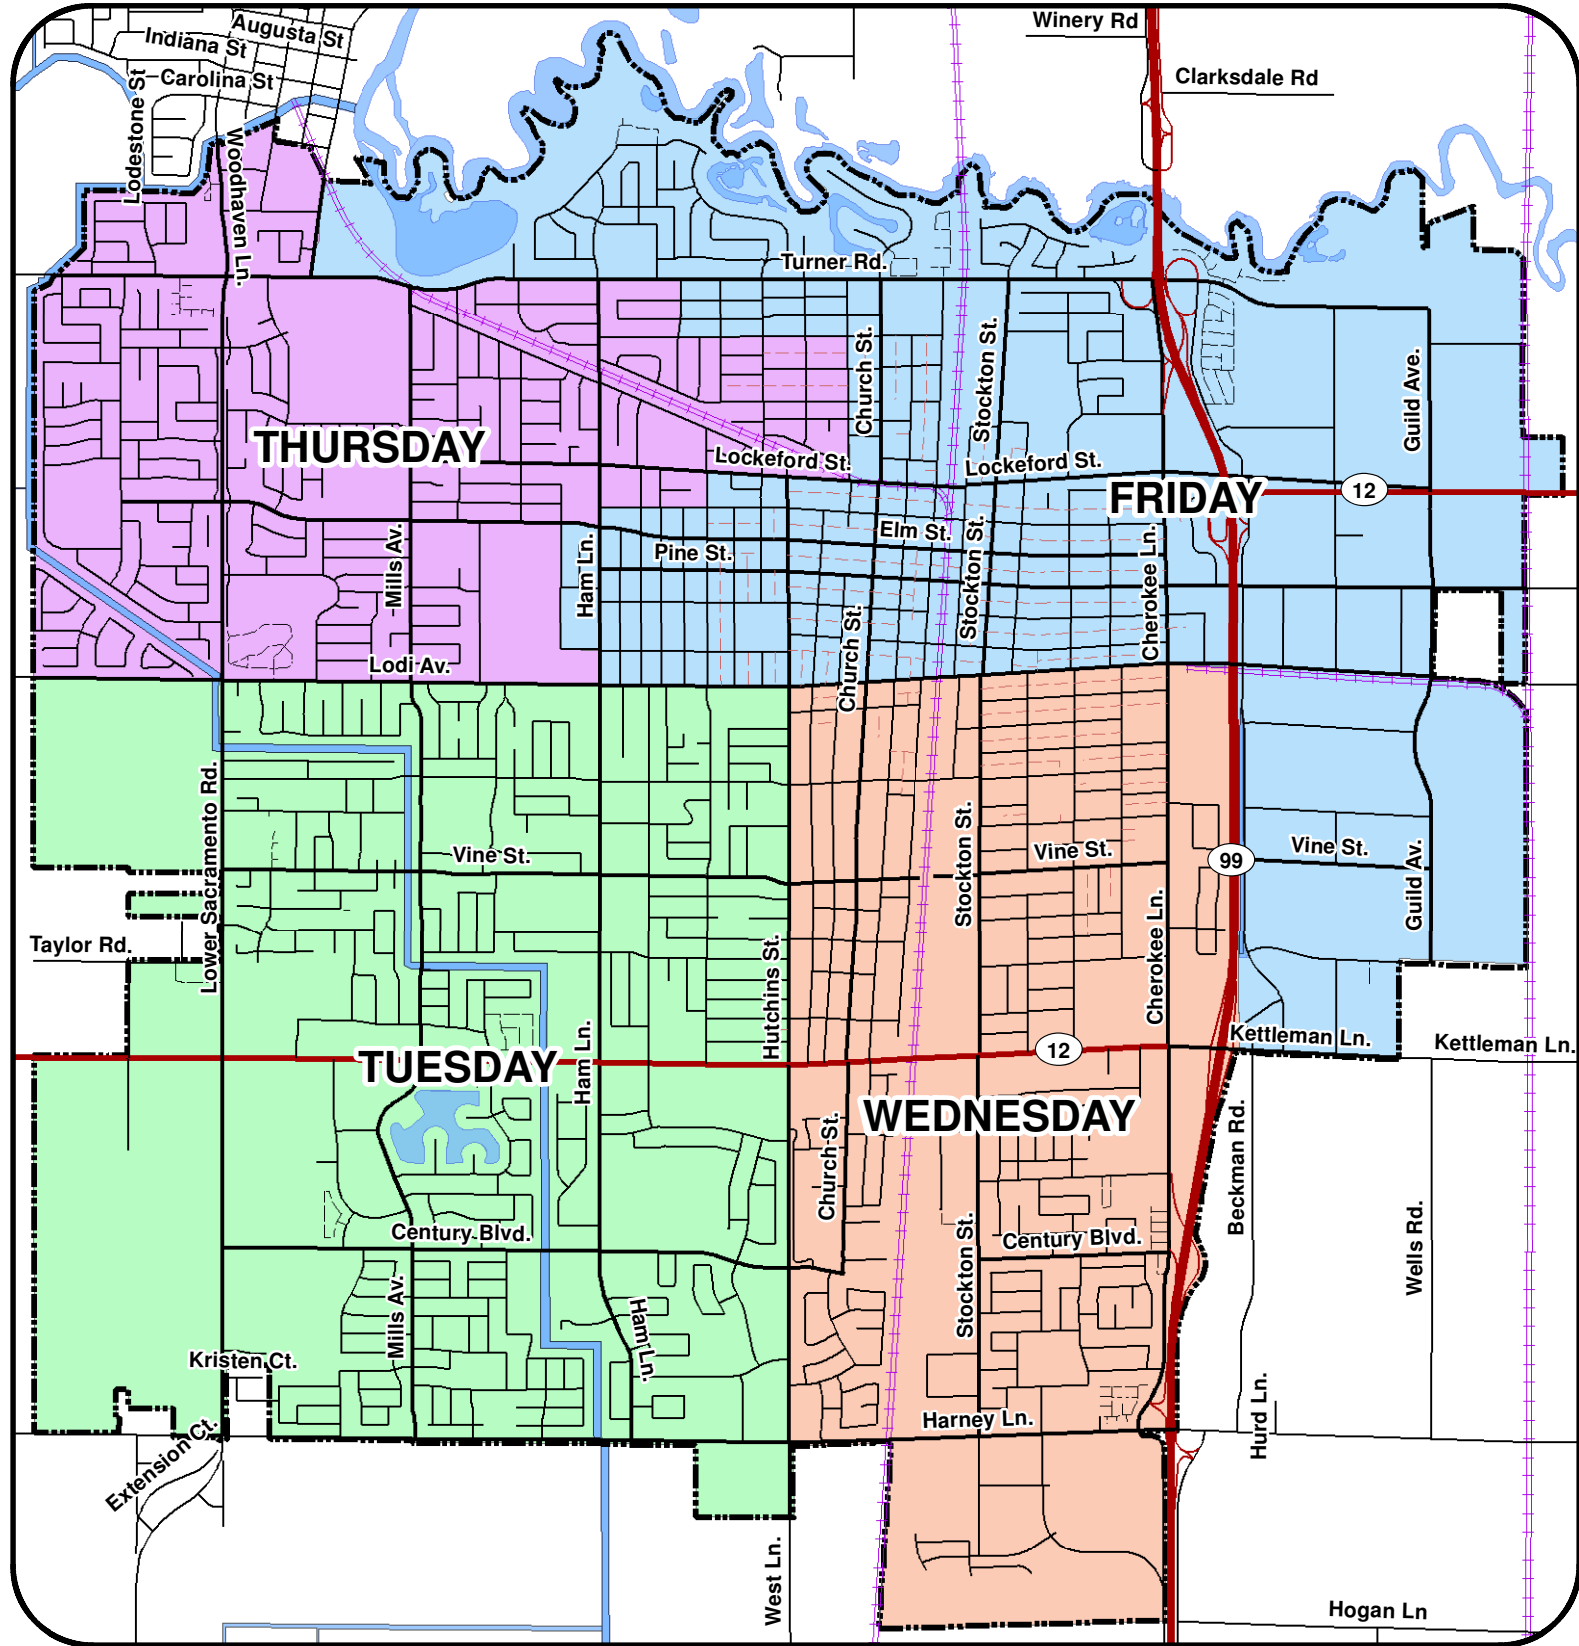

CITY OF LODI

PUBLIC WORKS DEPARTMENT

GARBAGE PICKUP DAYS

Garbage Pickup	
	TUESDAY
	WEDNESDAY
	THURSDAY
	FRIDAY