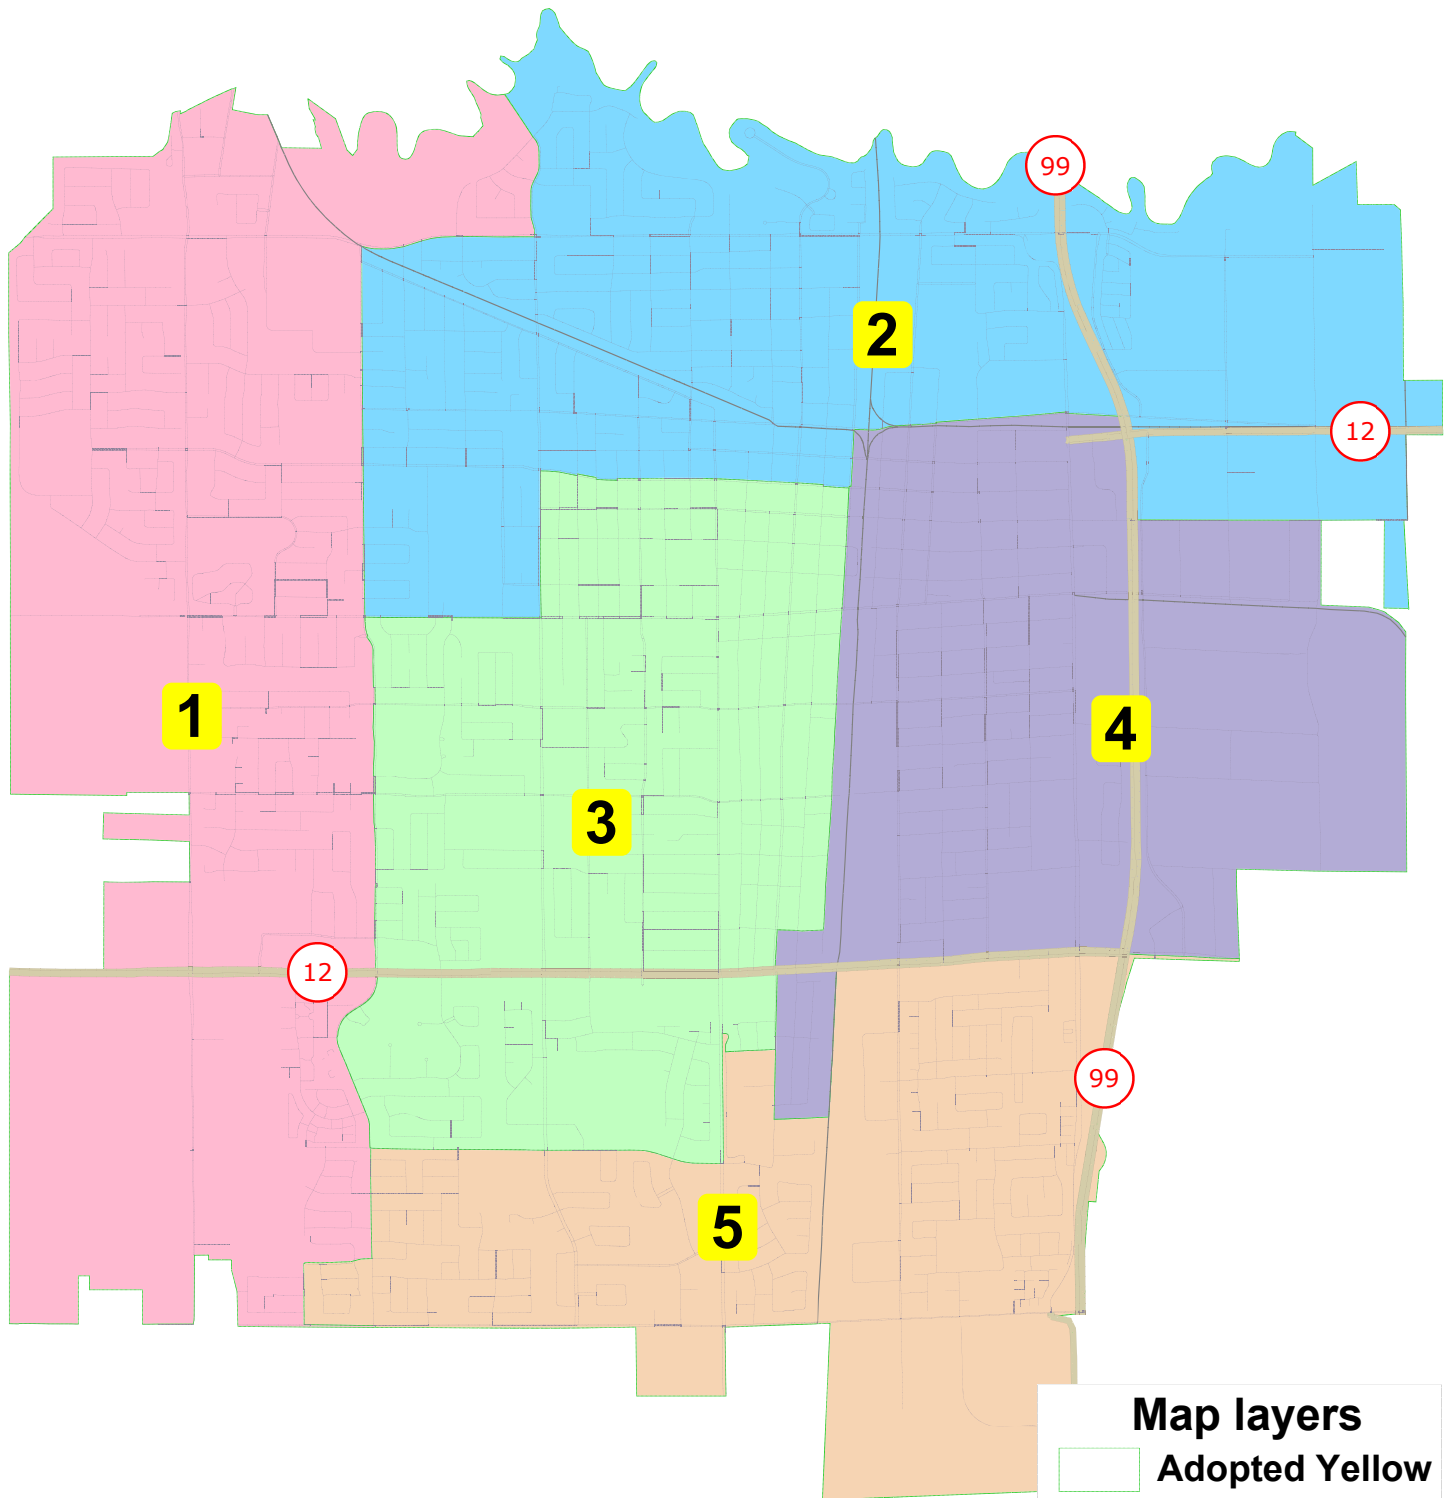

City of Lodi Redistricting 2021 **City Council Districts**

National Demographics Corporation
Adopted April 6, 2022