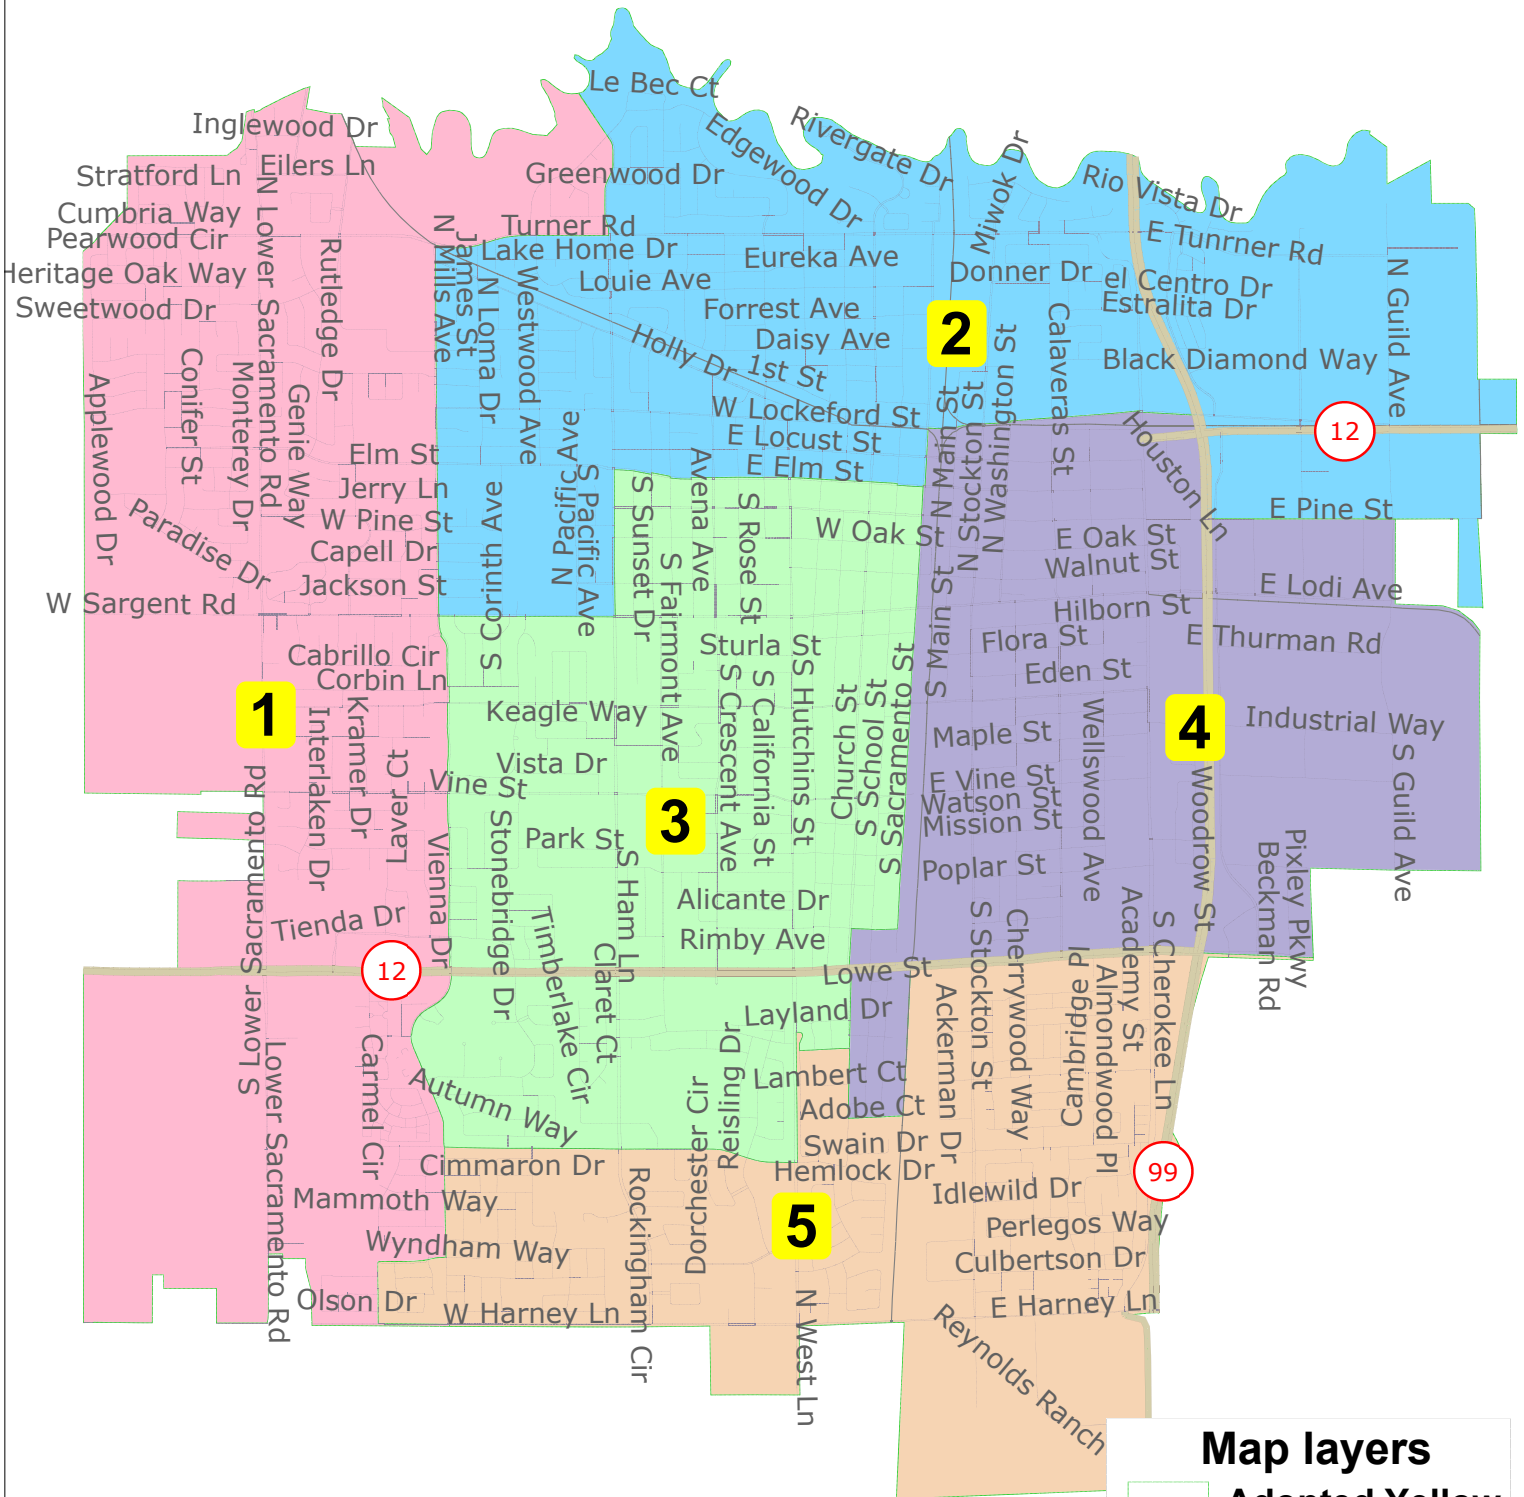

City of Lodi Redistricting 2021 City Council Districts

National Demographics Corporation
Adopted April 6, 2022

Map layers

- Adopted Yellow
- Railroad
- Streets