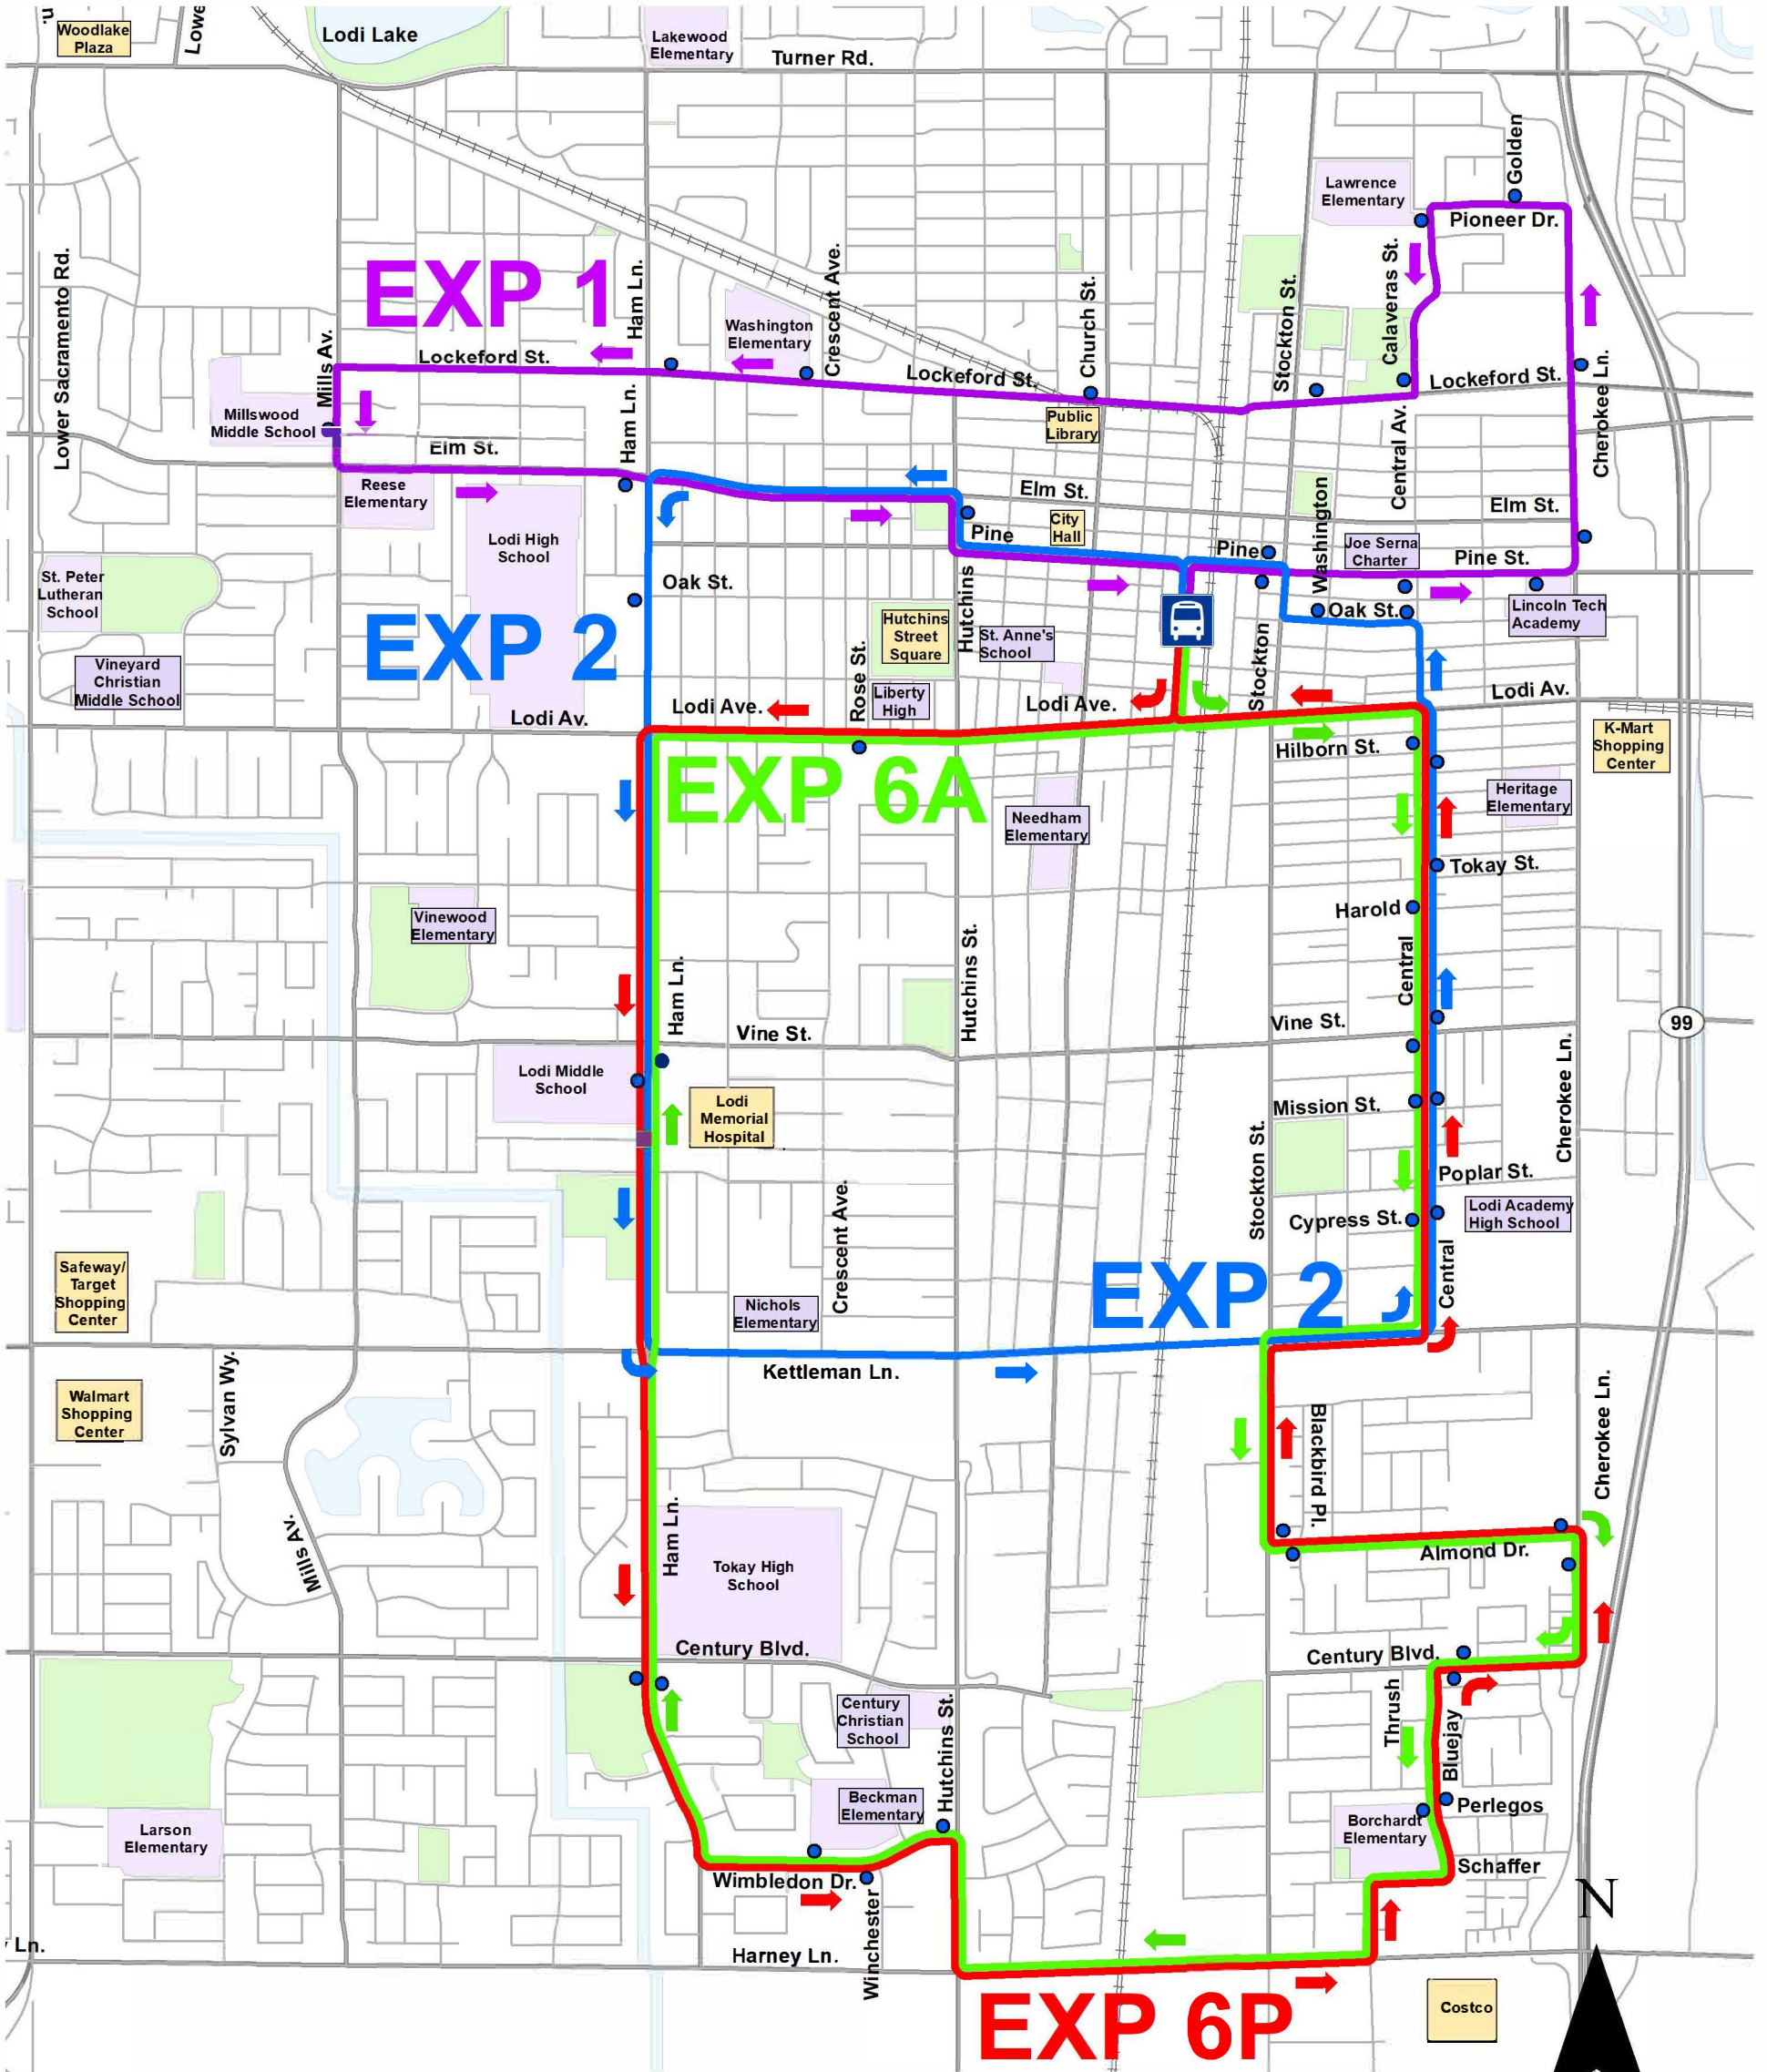

LODI GRAPELINE EXPRESS BUS ROUTES

www.lodi.gov/transit | (209) 333-6806

FARES

General	\$1.25
Discount <i>Descuento</i>	\$0.60
-Senior, Medicare Card, Person with disabilities	
-Mayor, Persona con tarjeta de medicare, persona con discapacidad	
Children (under 5) <i>Niños (menores de 5 años)</i>	FREE
-Two free per paying passenger	
-Dos niños gratis por cada pasajero con tarifa pagada	
K-12 Students <i>Estudiantes K-12</i>	FREE*

Legend

- Lodi Transit Station
- Express Bus Route 1
- Express Bus Route 6-AM
- Bus Stop
- Express Bus Route 2
- Express Bus Route 6-PM

EXPRESS 1

MORNING (AM) WEEKDAY ONLY

Lodi Station	Pine & Stockton	Pine & Central	Pine & Cherokee	Cherokee & Elm	Cherokee & Lockeford	Pioneer & Golden	Pioneer & Calaveras	Calaveras & Lockeford	Lockeford & Stockton	Lockeford & Church	Lockeford & Crescent	Lockeford & Ham	Millswood School	Elm & Ham
6:55 AM	6:56	6:56	6:57	6:58	6:58	6:59	7:00	7:01	7:02	7:04	7:05	7:06	7:08	7:10
7:20 AM	7:21	7:21	7:22	7:23	7:23	7:24	7:25	7:26	7:27	7:29	7:31	7:32	7:35	7:38
7:50 AM	7:51	7:51	7:52	7:53	7:55	7:55	7:56	7:57	7:58	8:00	8:02	8:03	8:05	8:09

AFTERNOON (PM) WEEKDAY ONLY

Ham & Oak	Ham & Vine	Central & Cypress	Central & Mission	Central & Vine	Central & Tokay	Central & Hilborn	Oak & Central	Oak & Washington	Pine & Stockton	Lodi Station	Pine & Hutchins
2:26	2:30	2:42	2:43	2:44	2:45	2:46	2:47	2:48	2:50	2:53 PM	2:55
2:58	3:02	3:14	3:15	3:16	3:17	3:18	3:19	3:20	3:22	3:25 PM	3:27
3:30	3:34	3:46	3:47	3:48	3:49	3:50	3:51	3:52	3:54	3:57 PM	3:59
4:02	4:06	4:18	4:19	4:20	4:21	4:22	4:23	4:24	4:26	4:29 PM	-

Express Routes do not operate during the summer, from June to July.

CLOSED: New Year's, Presidents' Day, Memorial Day, July 4th, Labor Day, Thanksgiving, Day after Thanksgiving, Christmas Eve & Day