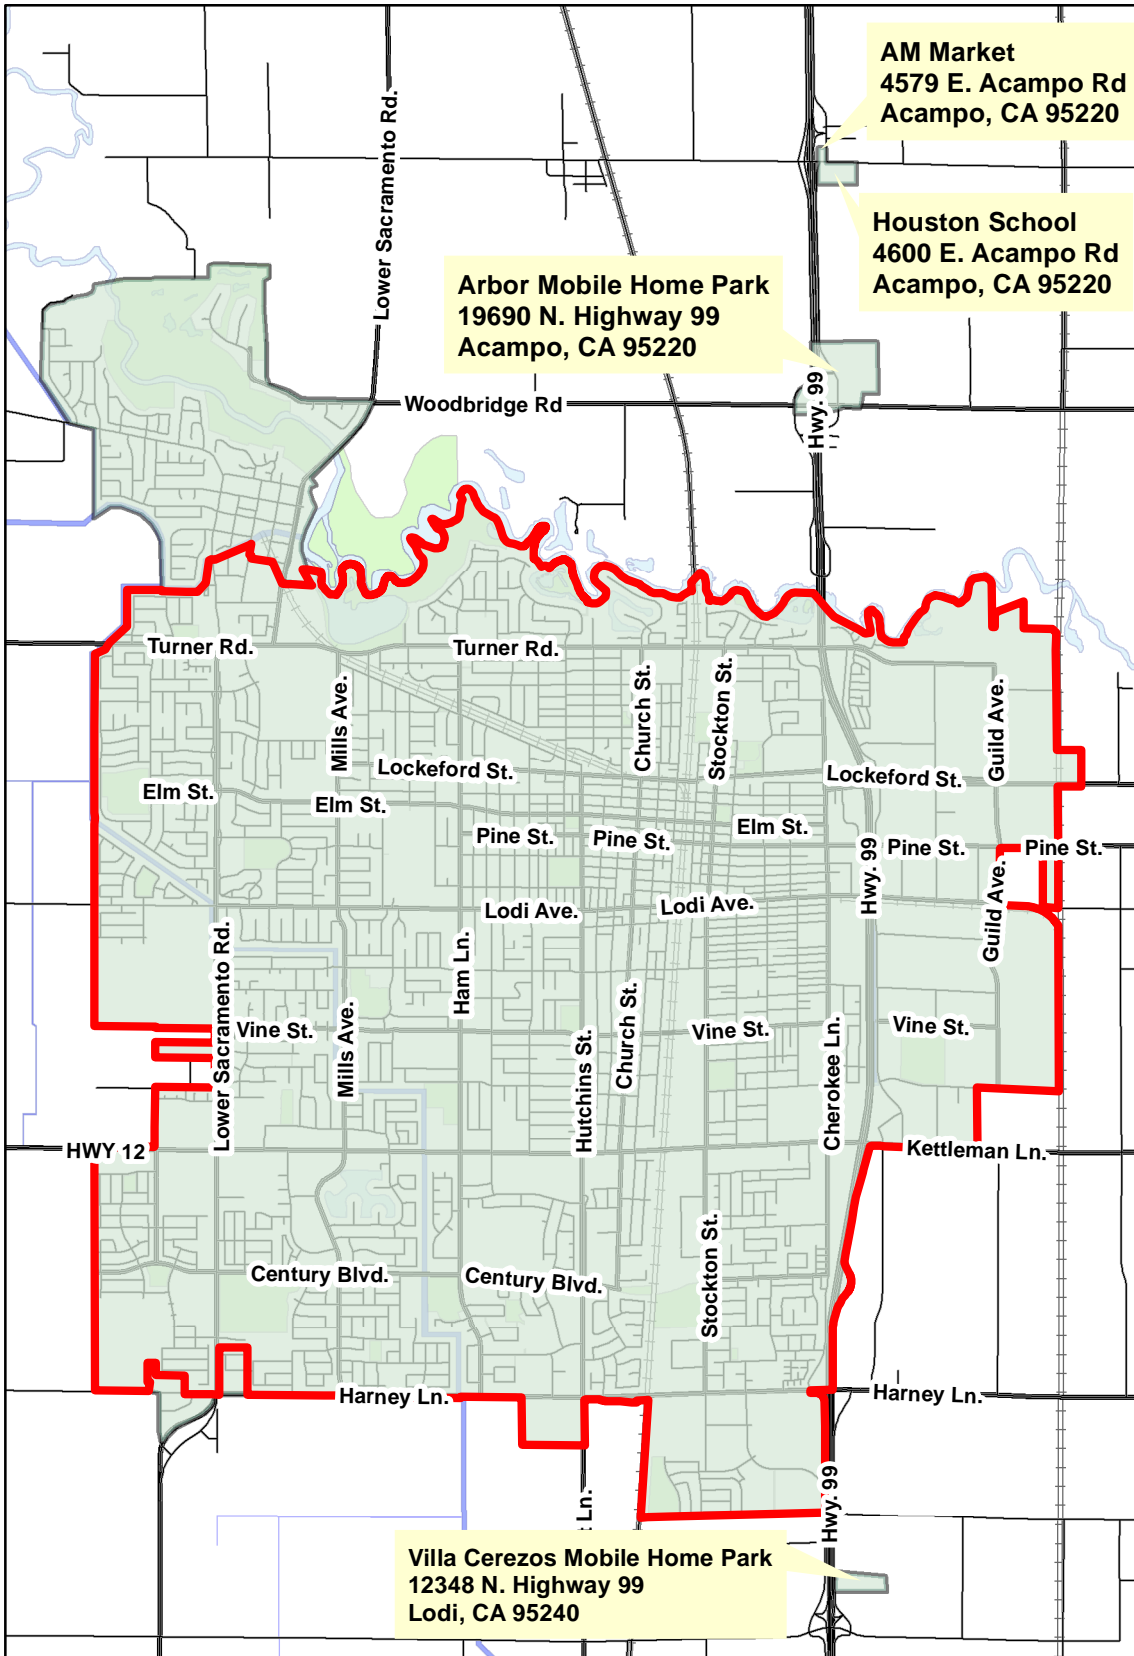

Dial-A-Ride/VineLine Service Area

Legend

-  Lodi DAR/VL Service Area
-  City Limits