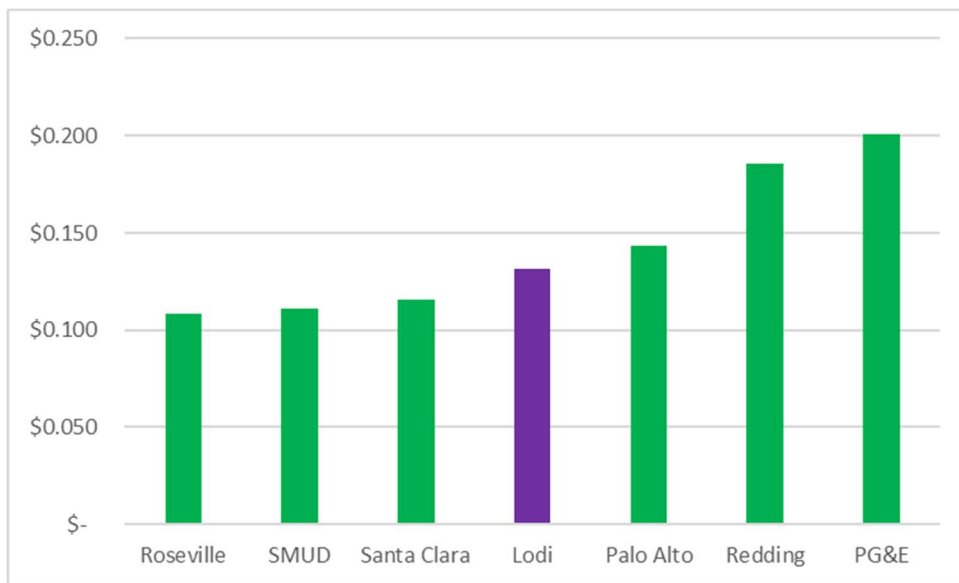

How Do Lodi Electric Industrial Rates Compare to Other California Electric Service Providers?

Lodi Electric Utility industrial rates are more than 30% lower than those of PG&E

Average Industrial Rate

(Cents/kWh; Based on 2020 EIA-861 Sales to Ultimate Customers)