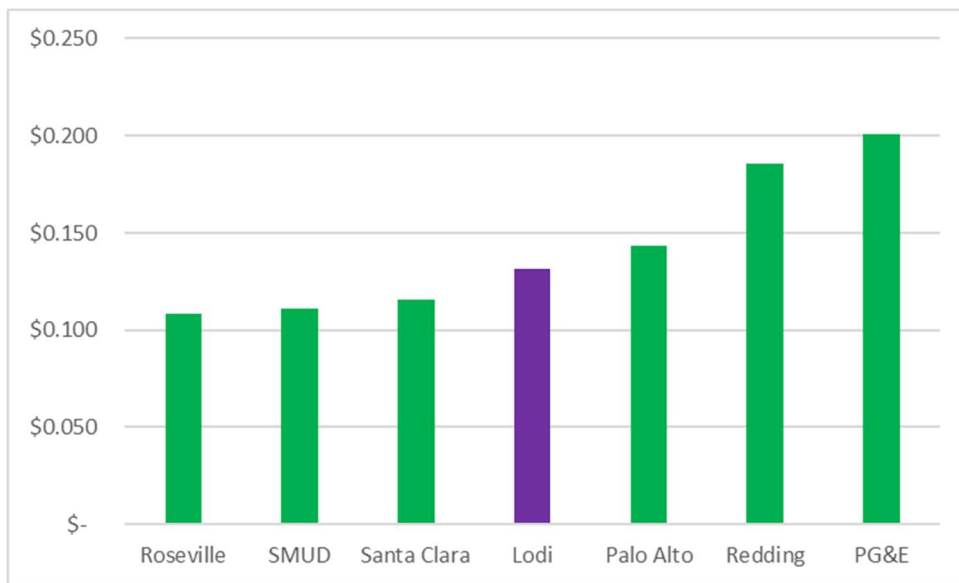

How Do Lodi Electric Industrial Rates Compare to Other California Electric Service Providers?

Lodi Electric Utility industrial rates are more than 30% lower than those of PG&E

Average Industrial Rate

(Cents/kWh; Based on 2021 EIA-861 Sales to Ultimate Customers)