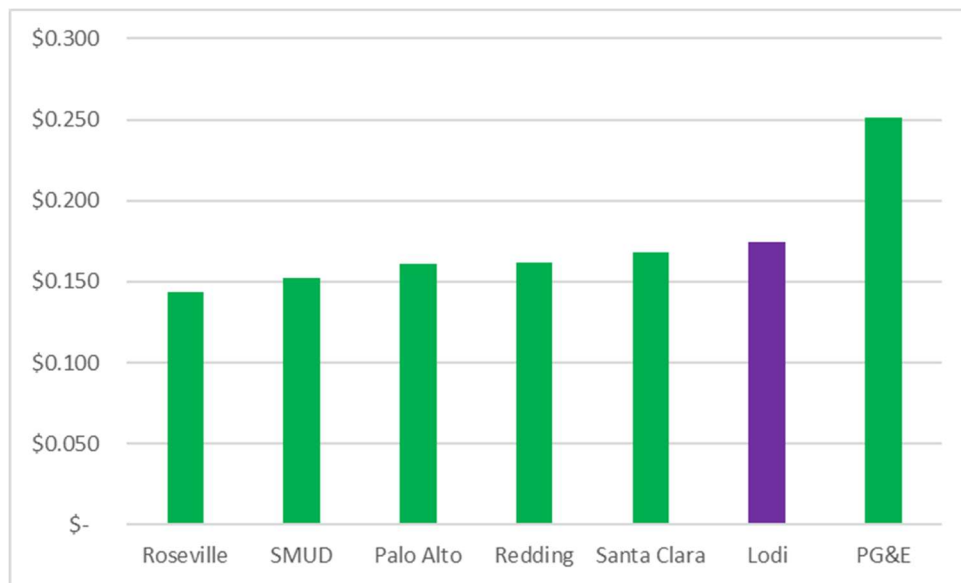

Average Commercial Rate

(Cents/kWh; Based on 2020 EIA-861 Sales to Ultimate Customers)

Commercial Customer Rates for Electric Service

Lodi Electric*

17.5 cents/kWh

PG&E

25.1 cents/kWh

*Lodi Electric Commercial Customer w/Demand < 400 kW