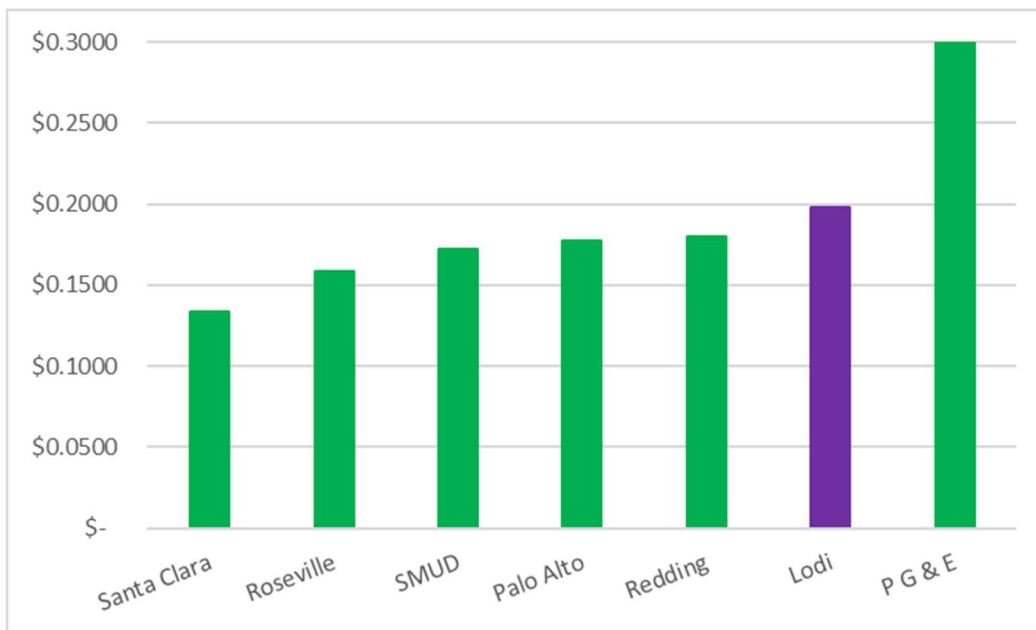

Average Residential Rate

(Cents/kWh; Measured at 750 kWh/month)

Residential Customer Rates for Electric Service

Lodi Electric

19.8 cents/kWh

PG&E

Over 35 cents/kWh