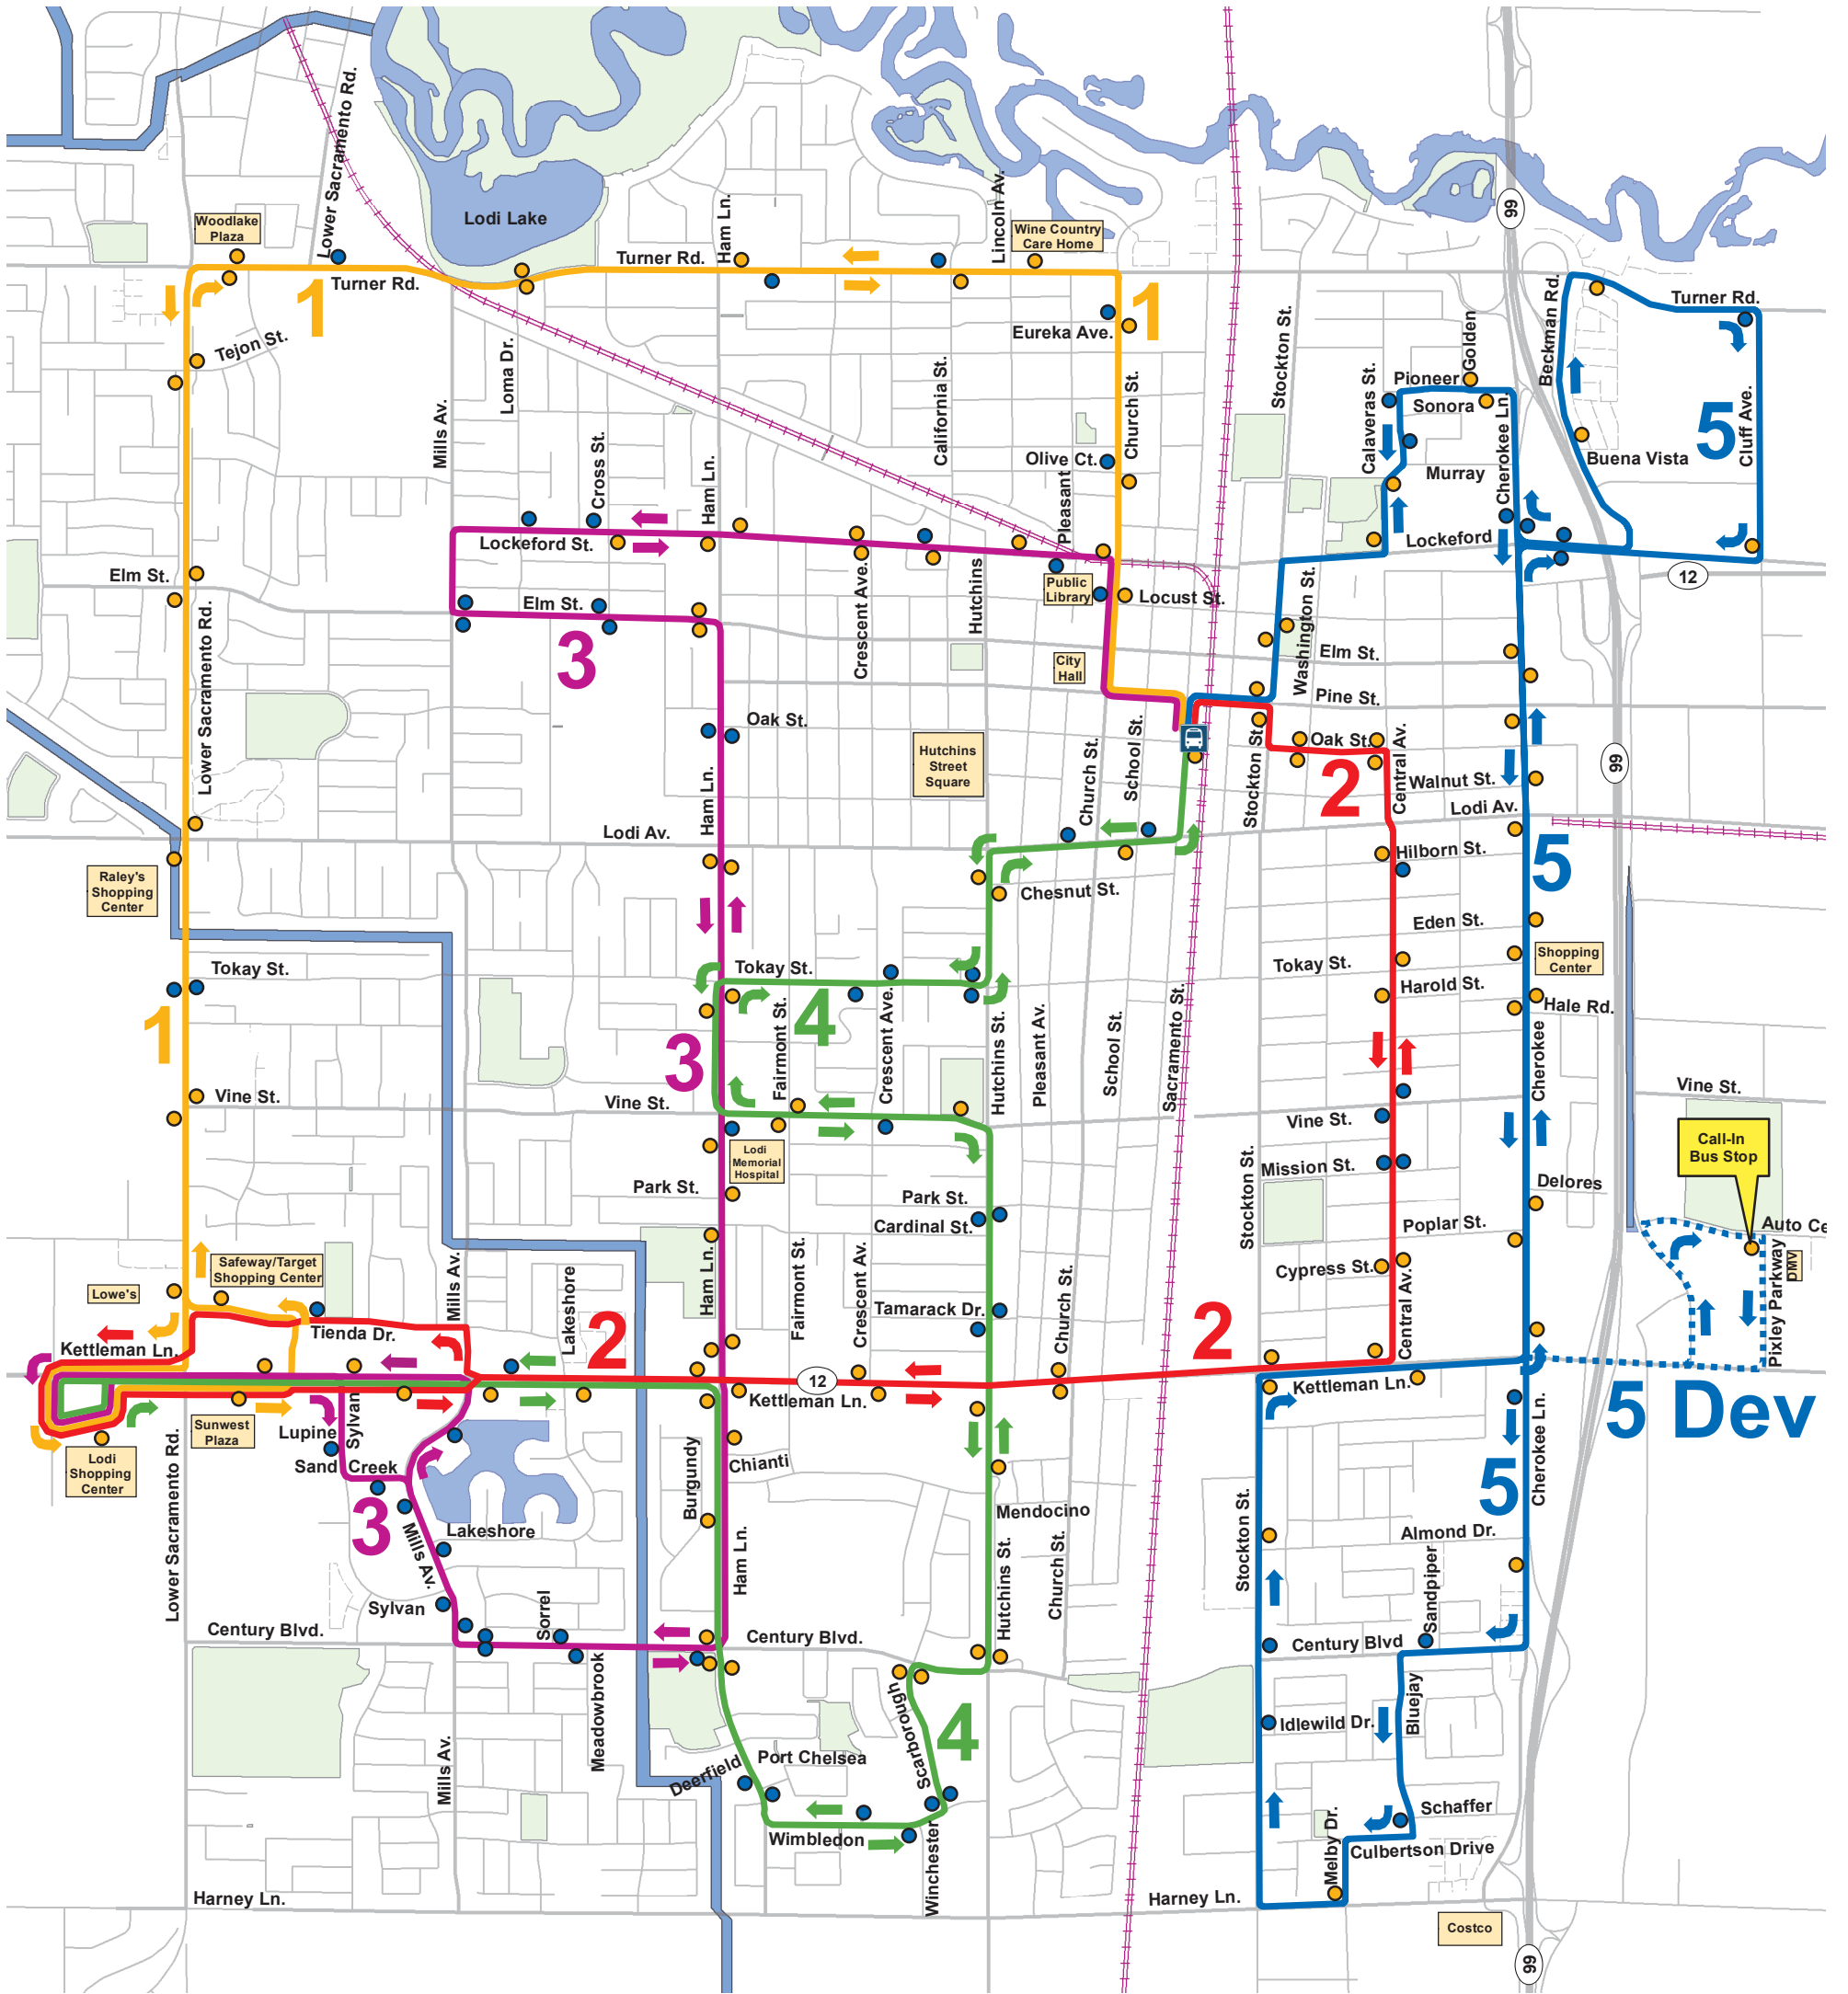

CITY OF LODI

PUBLIC WORKS DEPARTMENT

GRAPELINE WEEKDAY BUS ROUTES

Legend

- Lodi Transit Station
- Bus Stop with Bench
- Bus Stop
- Bus Route 1
- Bus Route 2
- Bus Route 3
- Bus Route 4
- Bus Route 5
- Bus Route 5 Deviation