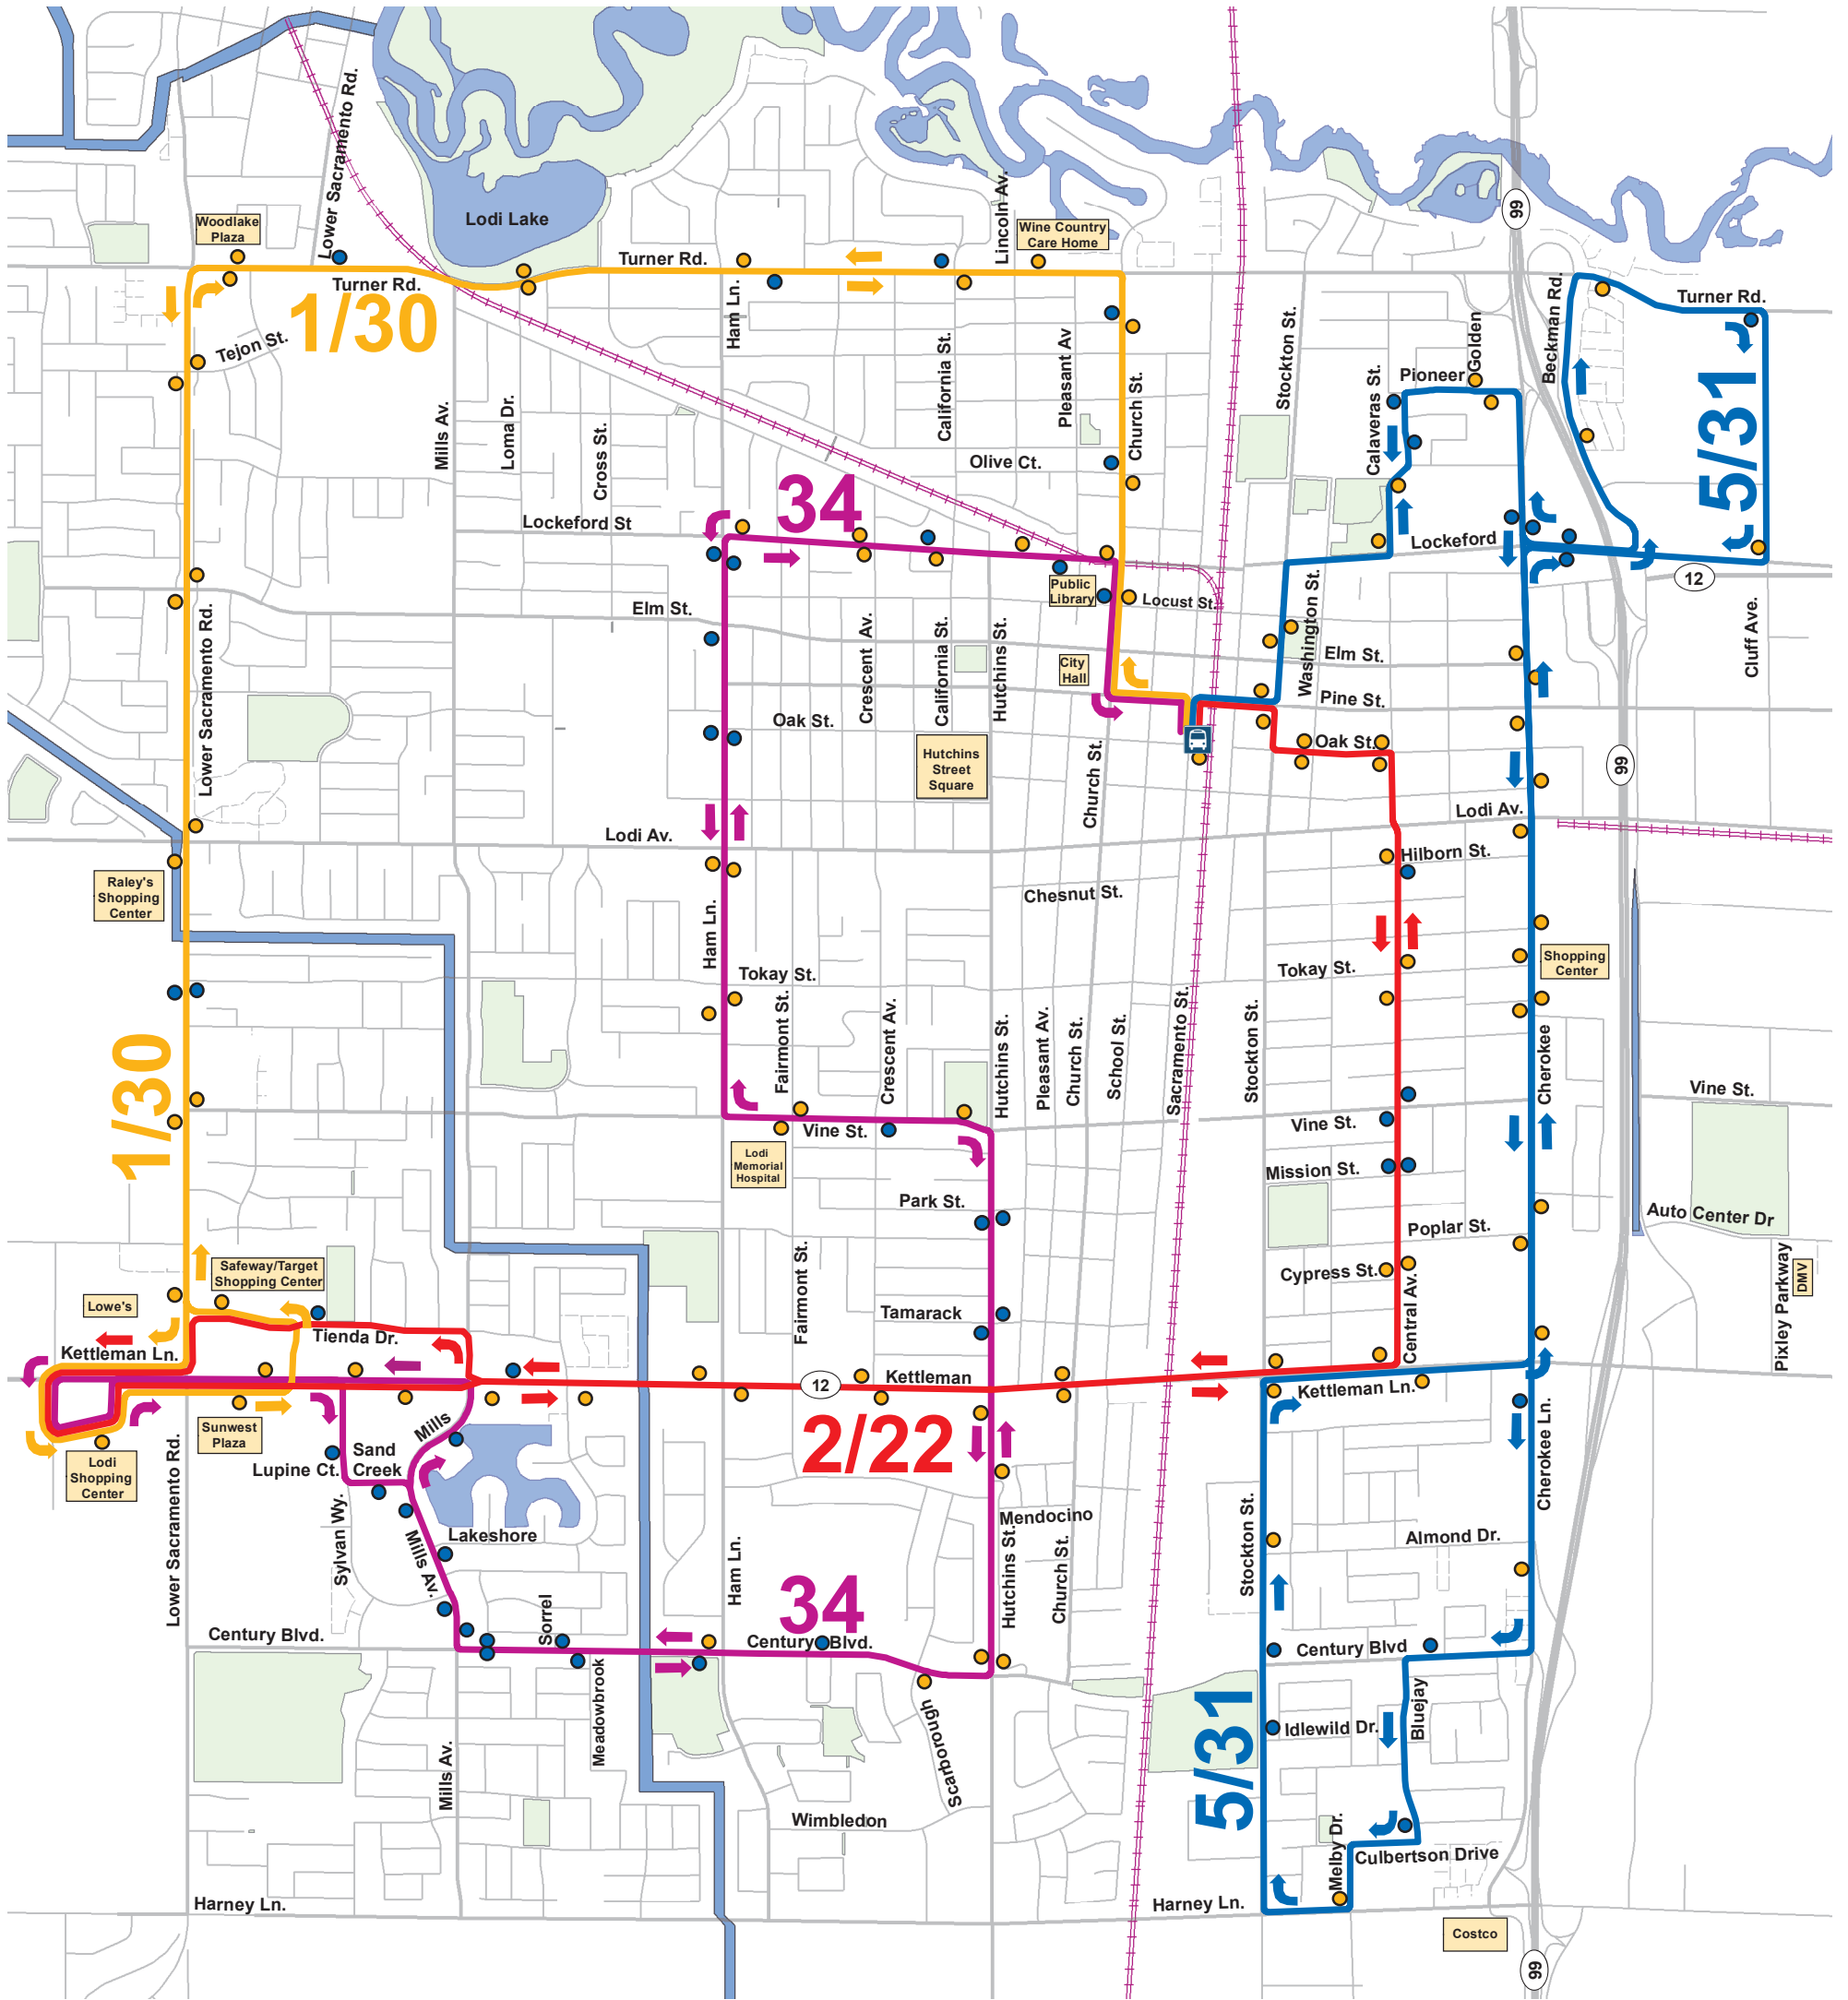

CITY OF LODI PUBLIC WORKS DEPARTMENT

GRAPELINE WEEKEND BUS ROUTES

Legend

-  Lodi Transit Station
-  Bus Stop with Bench
-  Bus Stop
-  Bus Route 22
-  Bus Route 30
-  Bus Route 31
-  Bus Route 34