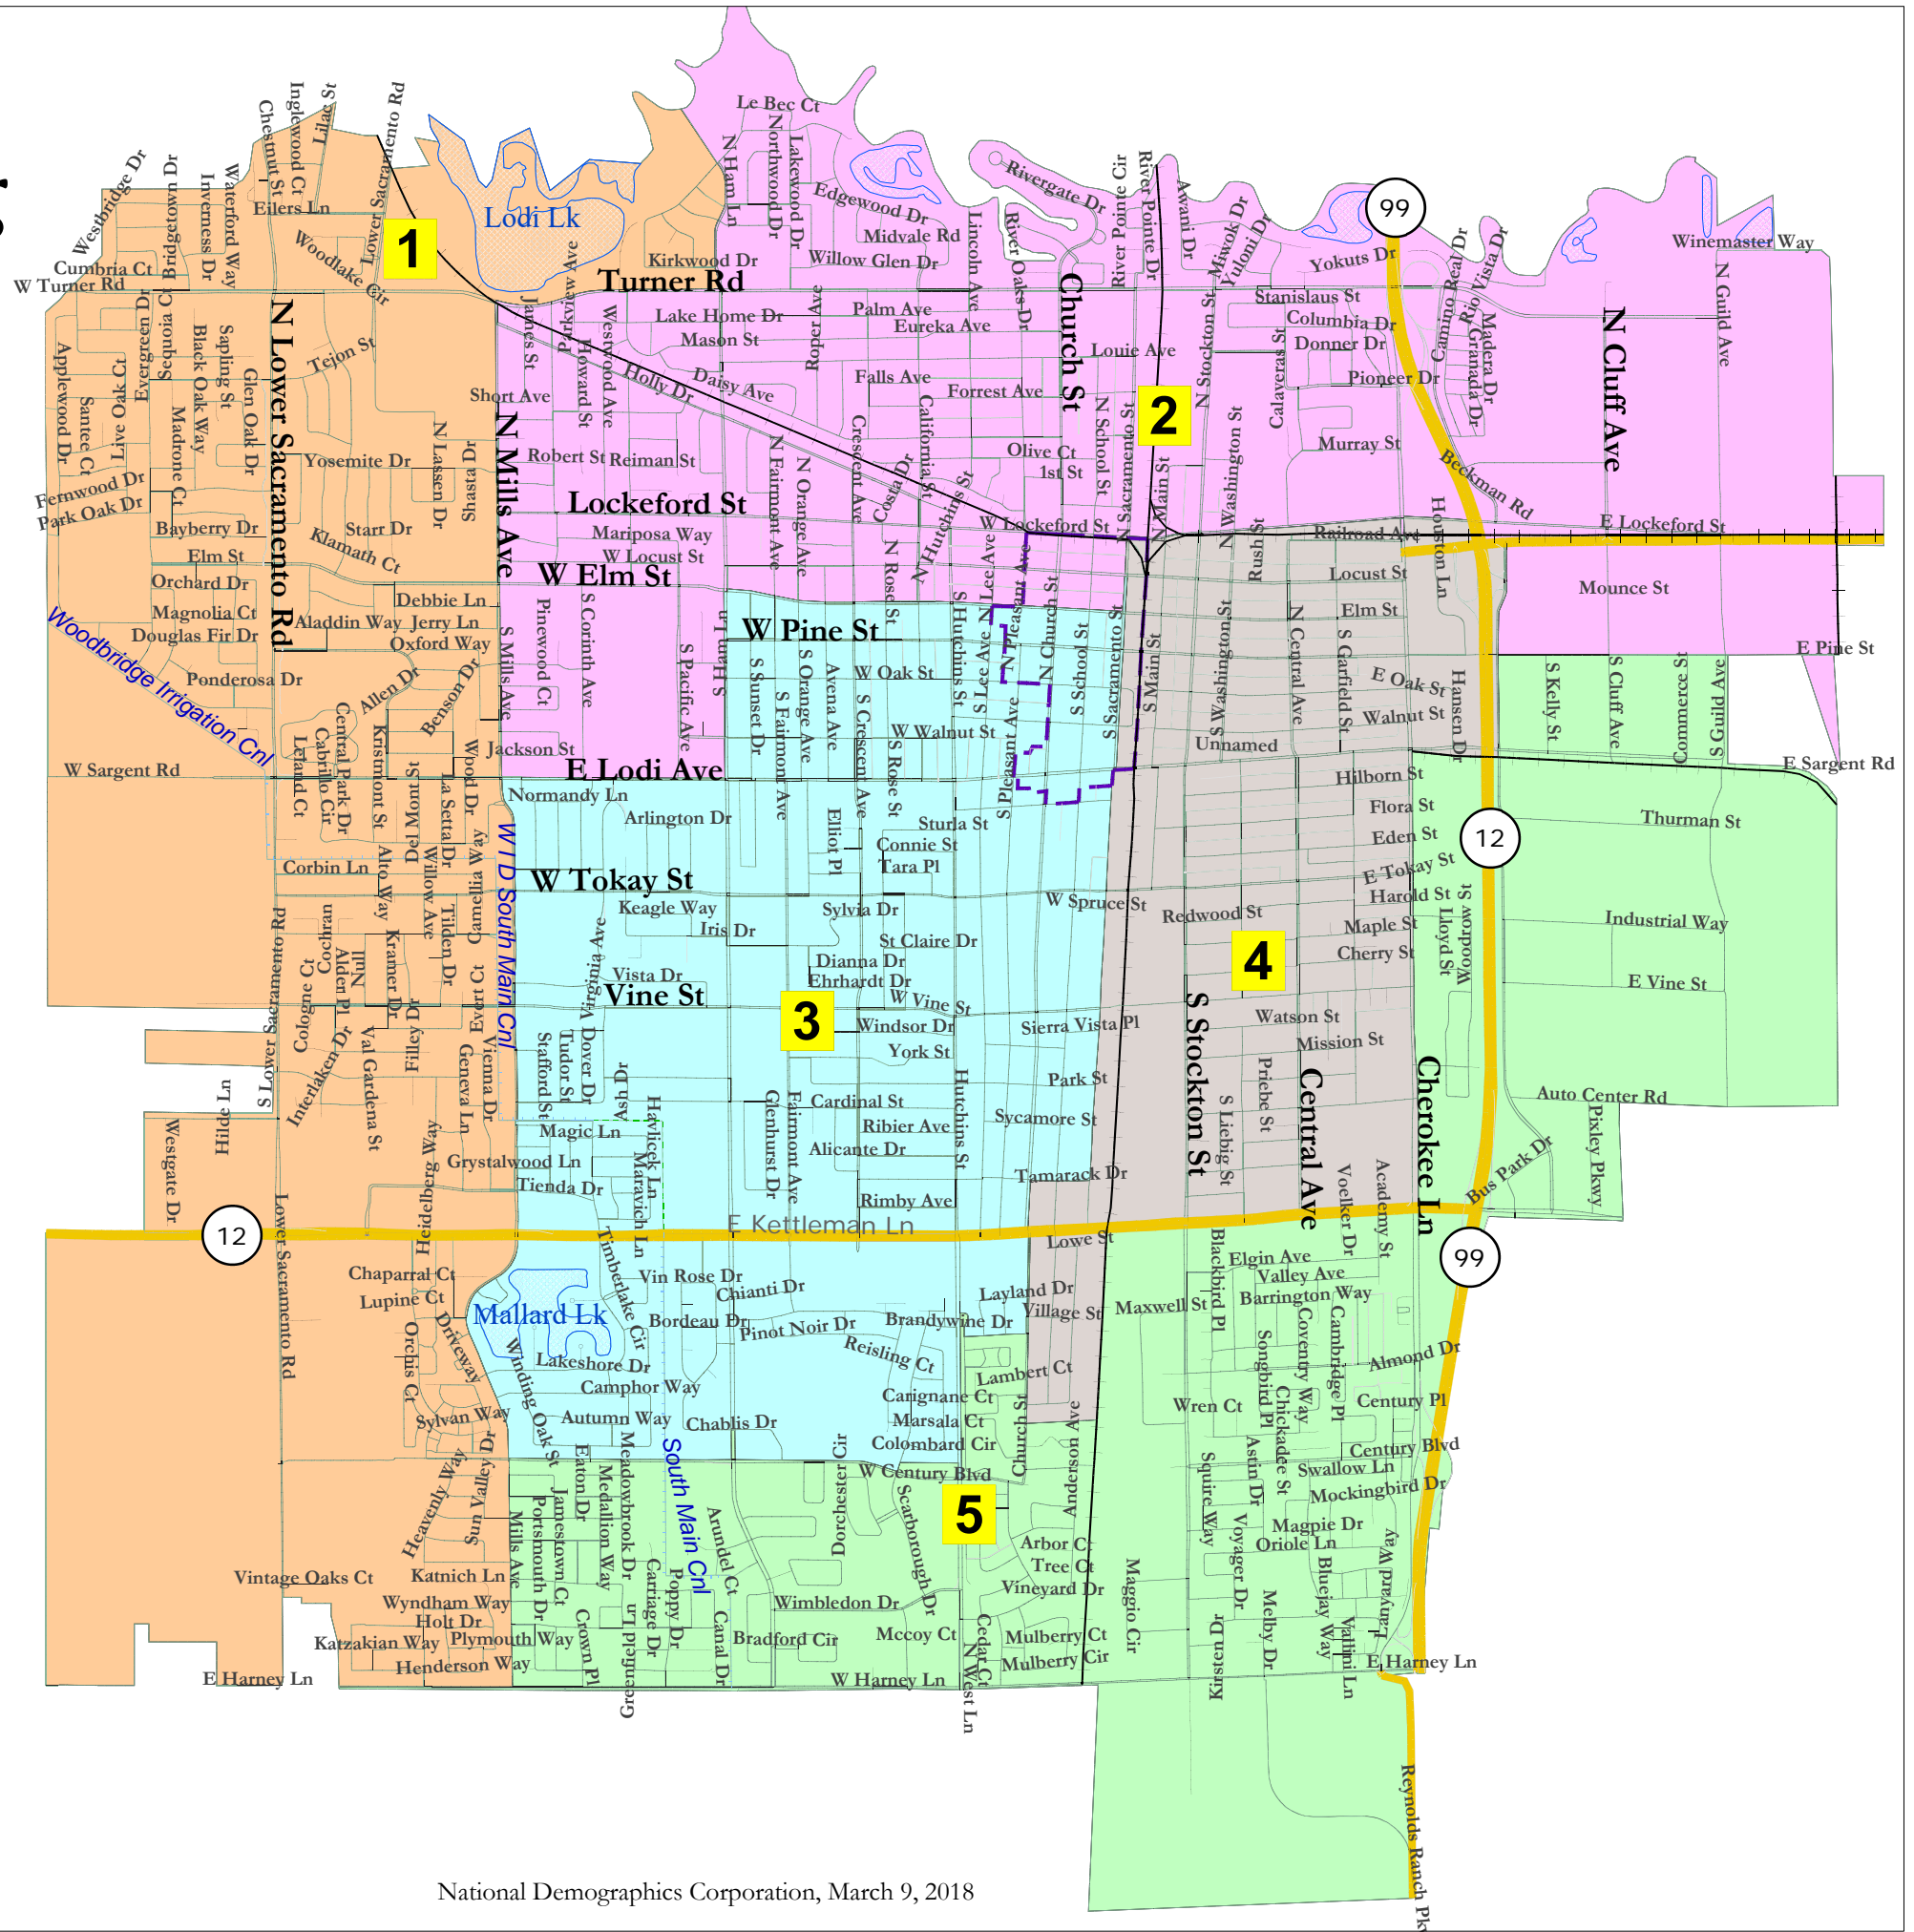

City of Lodi 2018 Districting Adopted Council Districts Map

Map layers

- Adopted 119d
- Census Block
- Downtown
- Water Area
- Streets
- Railroad
- River